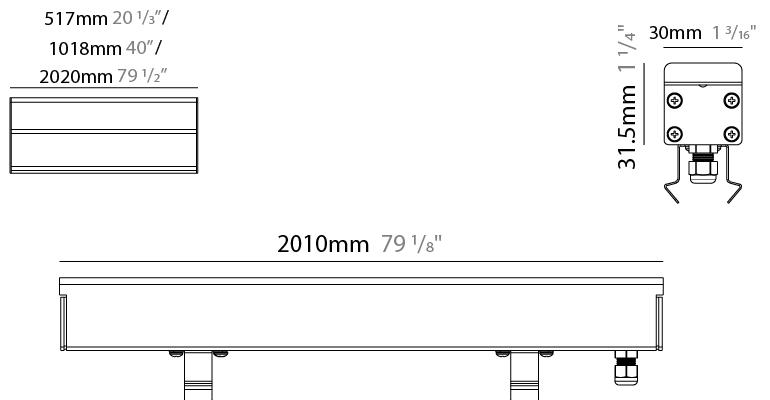

PROJECT	
TYPE	
SPECIFIER	
QUANTITY	
DATE	

RANGER 30 RECESSED

E12I0032-RGBW

base number

1. To build a product code in our configurator select the specify button on the base model # product page
2. To build a manual product code on this datasheet choose from the options listed below in blue font and add the suffix to the base model #

GENERAL

Series: Ranger 30
Brand: Unonovesette
Division: Exterior
Mounting Type: Recessed
Mounting Location: In-Ground
Subcategory: Drive Over

PHYSICAL

Shape: Rectangle
Length (mm): 2010
Length (in): 79 1/8
Width (mm): 30
Width (in): 1 1/4
Height (mm): 31.5
Height (in): 1 1/4
Light Distribution: Direct
Weight (kg): 2.22
Weight (lbs): 4.89
Load Resistance (kg): 5000
Load Resistance (lbs): 11023
Fixture Finish: Opal White
Fixture Material: Extruded PMMA with Opal
Cable Details: IP67 300mm Cable

ELECTRICAL

Lamp Type: LED
Input Wattage (W): 46
Dimming: DMX
Control Gear: DMX
Driver Included: No
Driver Location: Remote
Driver Type: Constant Voltage - Universal
Driver Class: Class 2
Input Voltage (V): 120 - 277
Output Voltage (V): 24

LED

Color Temperature (°K): RGBW
CRI: >90 CRI
Lamp Life (hrs): 100000
Special LEDs offerings: RGBW

OPTICAL

Optic°: 150
Beam Angle: Diffused
Adjustability: Fixed

RATINGS AND CERTIFICATIONS

Certified By: Certified for North American Standards
IP rating: IP67
IK Rating: IK10